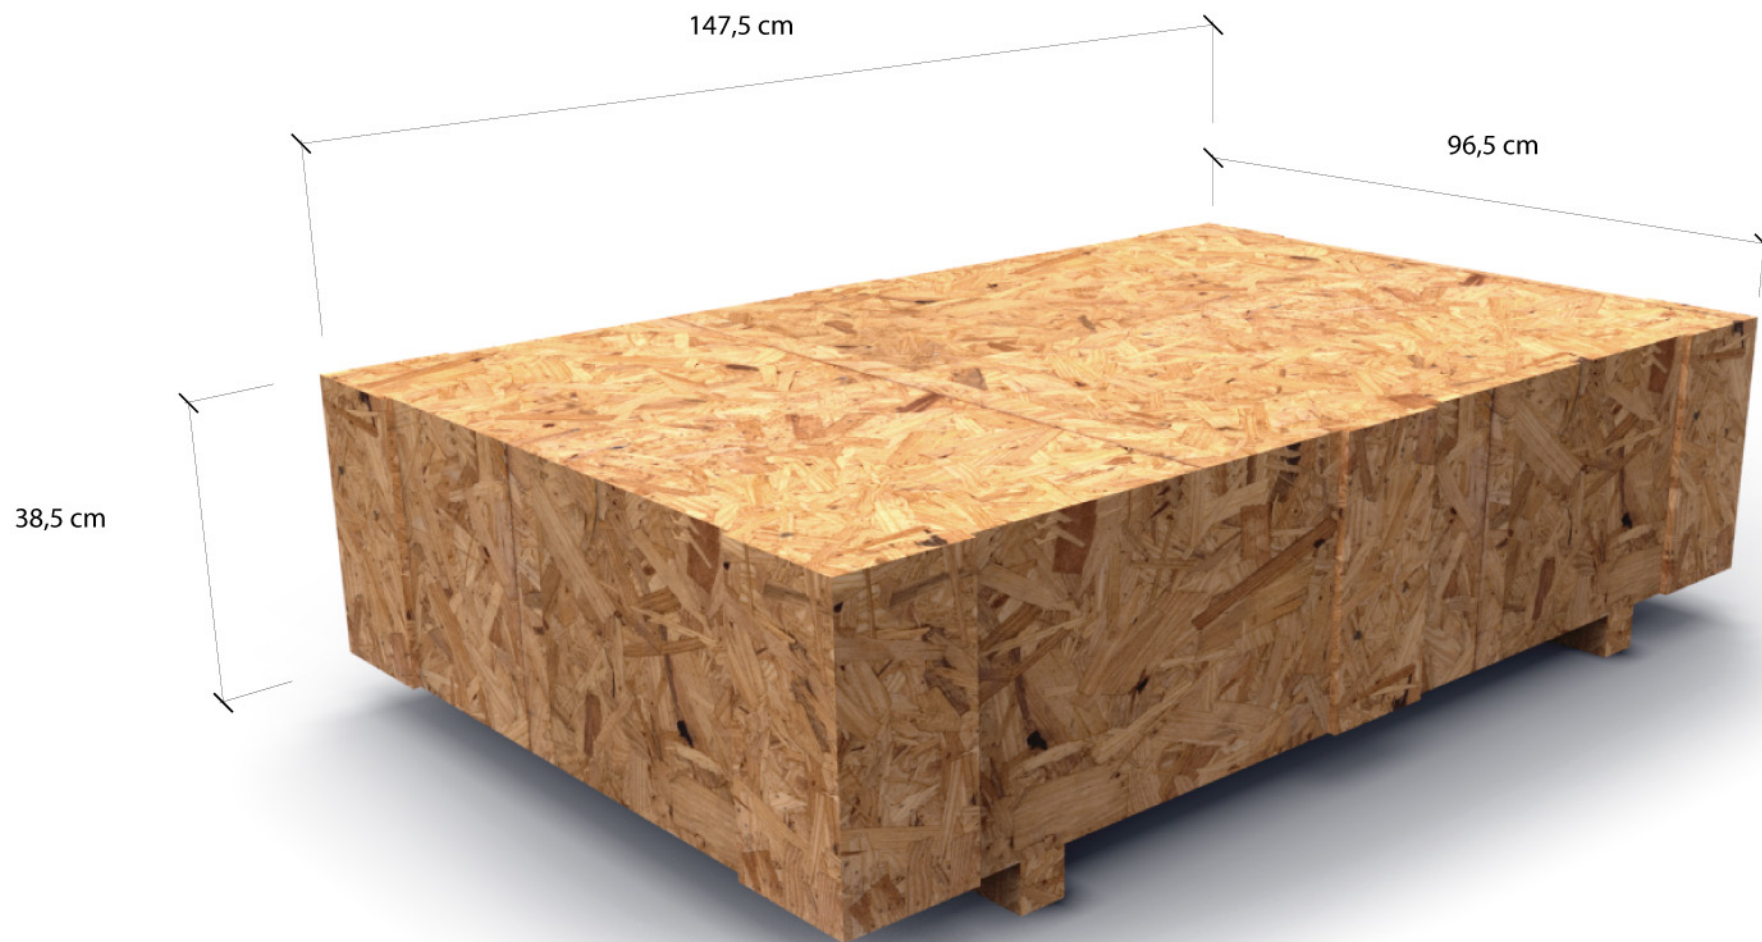

remote support for
custom vertical rack

Insertion guide

Space for cable clearance

DEVIALET

Walnut

Oak

Tinted walnut

Whiten oak

Black satin painted

White satin painted

Total weight rack and package: 55 kg

DEVIALET

DEVIALET - LA MAISON - 126, RUE RÉAUMUR, 75002 PARIS