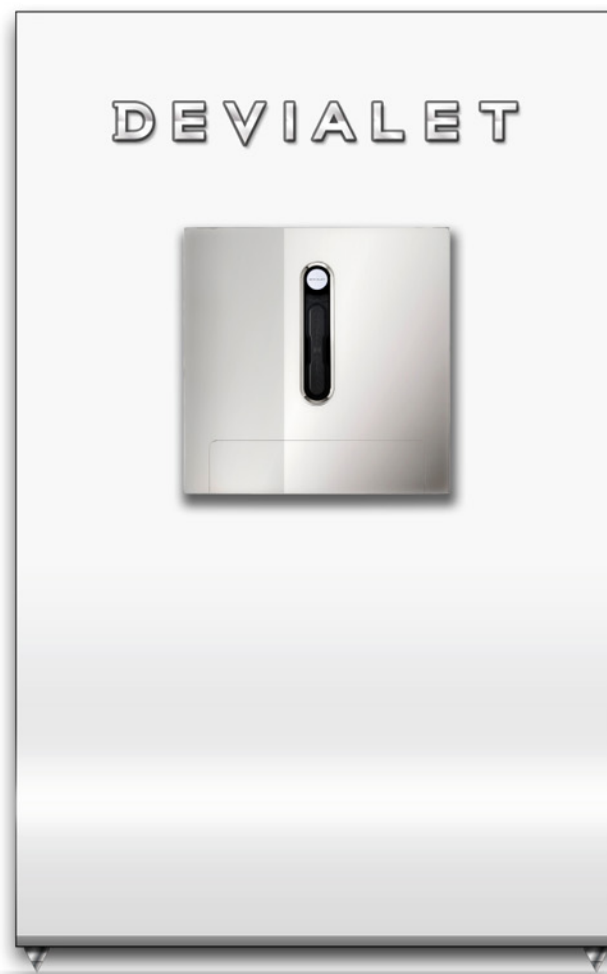

Whiten oak

White satin painted