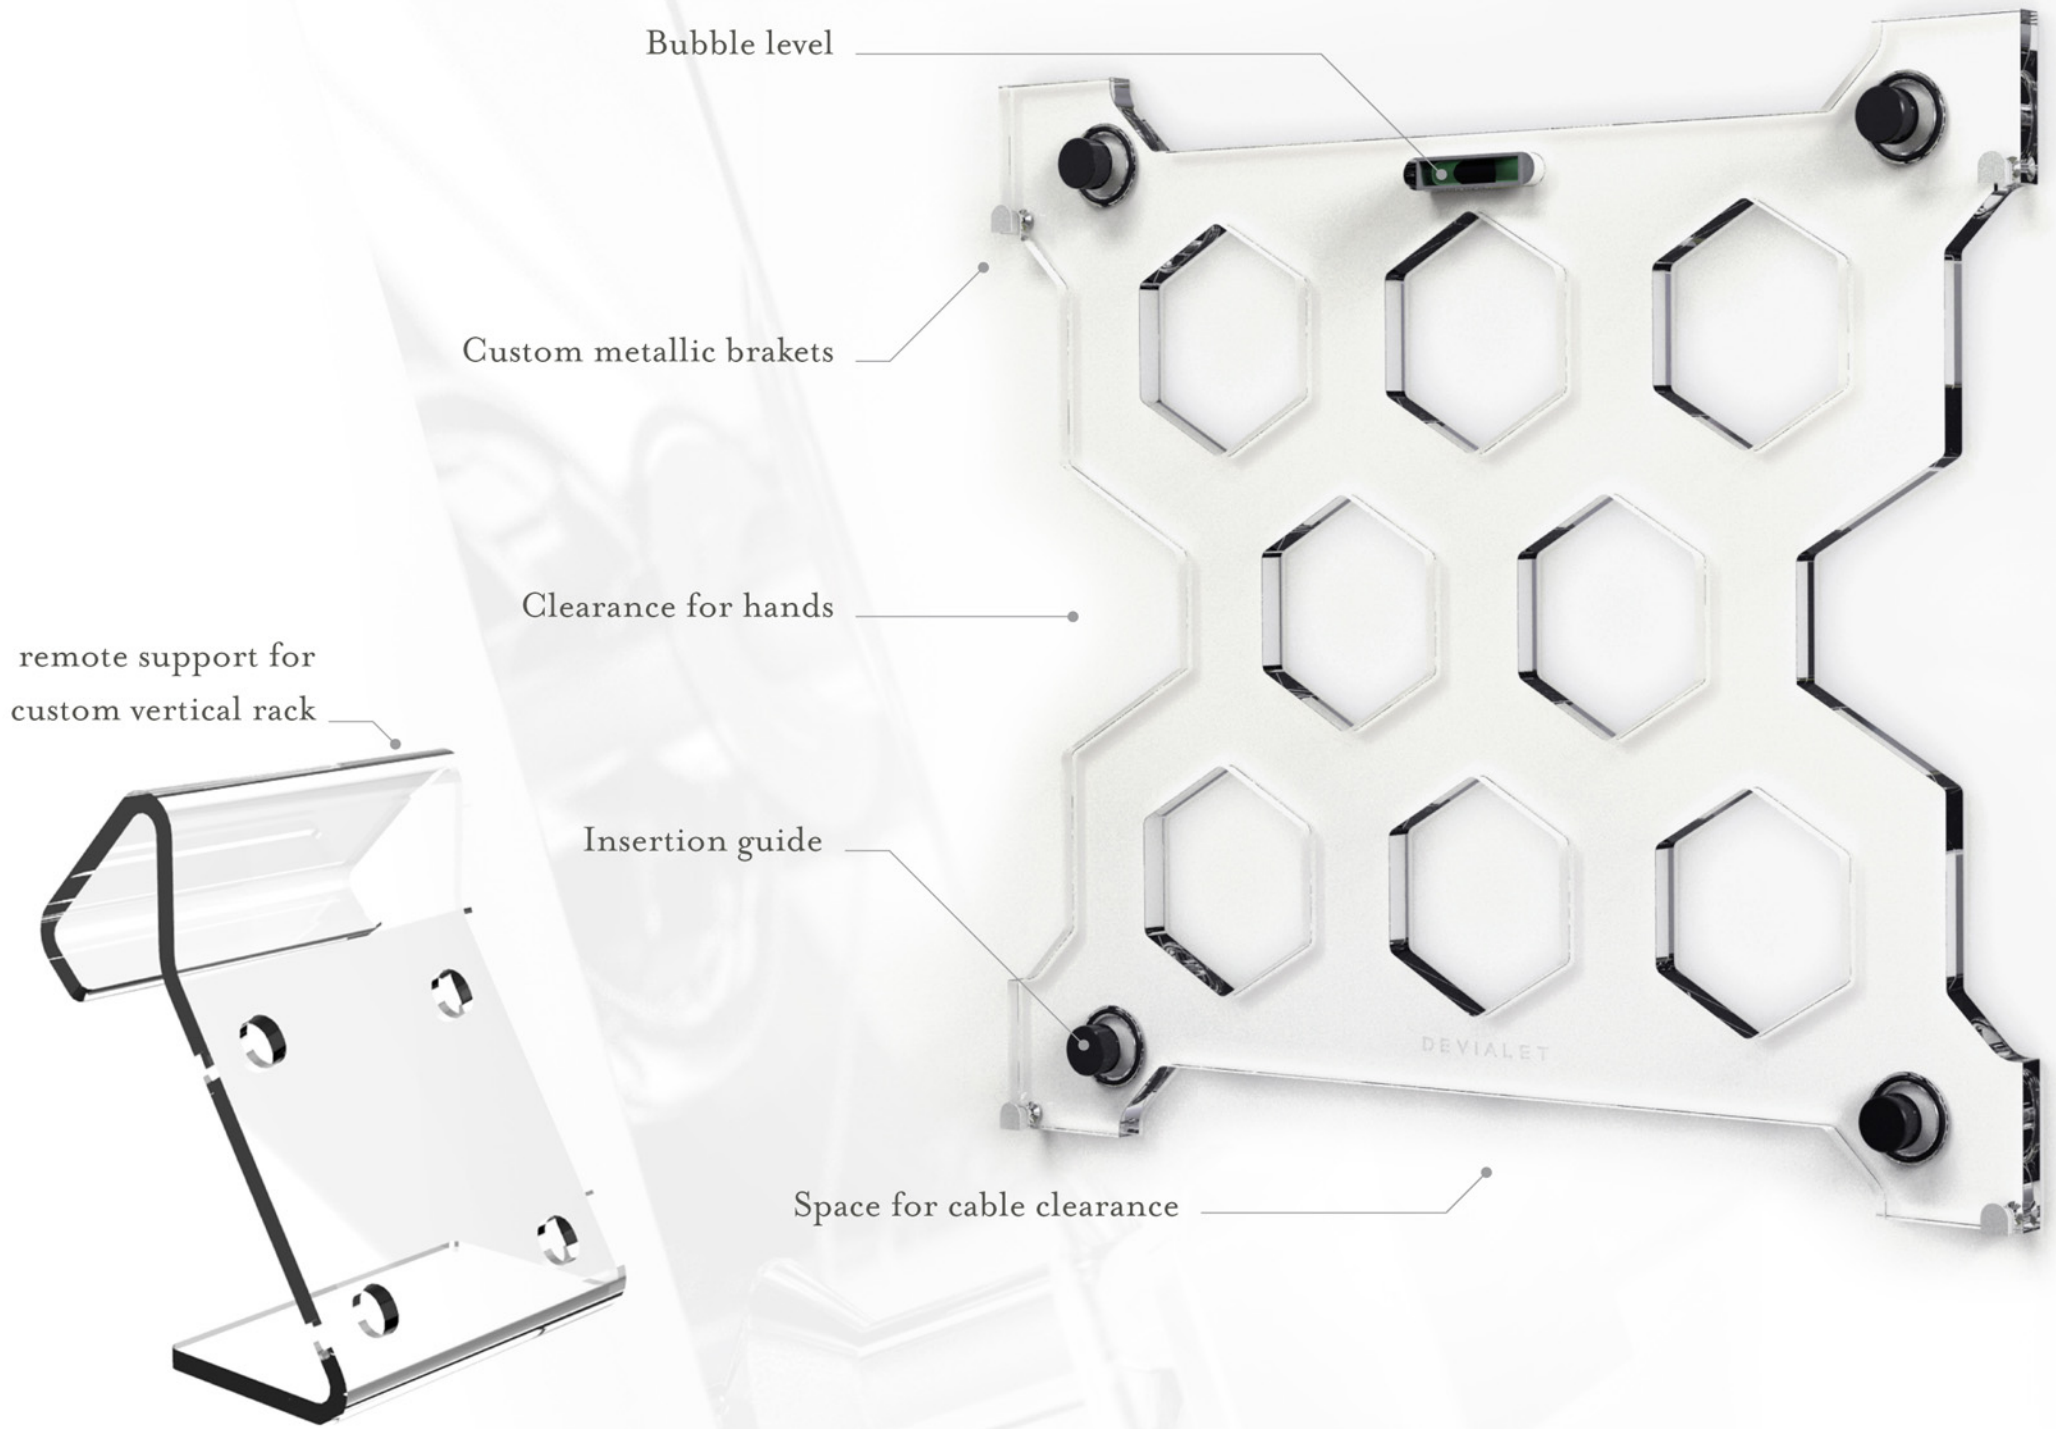

CUSTOM VERTICAL RACK FOR D-PREMIER

DEVIALET

Attachment point to the wall

Brand silver letters

acoustical foam

Vertical mounting frame
(included with each rack)

Cable connection window

Remote stand (removable)

Cable passage (bevel cut)

Removable feet
(stand alone position)

Adjustable spikes

DEVIALET

1. Against the wall

2. Stand-alone

3. Back to back

- Config. 1:*
- Cable connection window
 - Brand silver letters

- Config. 2:*
- Cable connection window
(dual-mono option)

- Config. 3:*
- Brand silver letters
(dual-mono option)

- Config. 4:*
- Back to back option

Bubble level

Custom metallic brackets

Clearance for hands

remote support for
custom vertical rack

Insertion guide

Space for cable clearance

DEVIALET

Walnut

Oak

Tinted walnut

Whiten oak